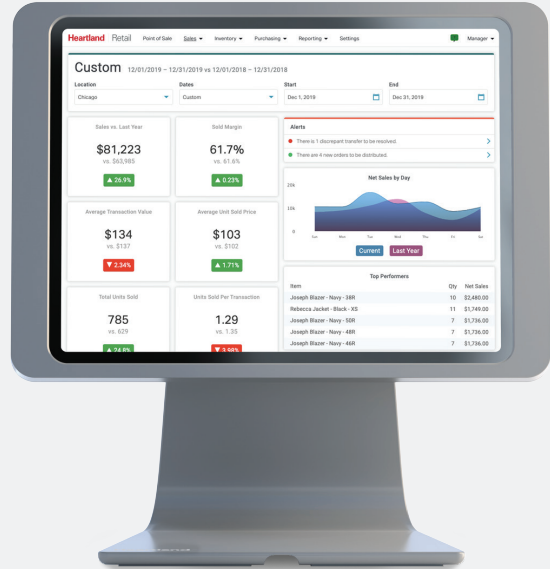

Faster, smarter POS tech

The all-in-one hub for retail management

Choose the plan that's right for you

Retail Essentials

For single location retailers who need to process secure payments, sell anywhere and manage inventory with ease, Retail Essentials is a simple yet powerful POS solution.

Retail Complete

For retailers of any size looking for a scalable, data-rich POS solution, Retail Complete delivers innovative retail management tools that help perfect every aspect of your business.

Flexible POS from industry pros